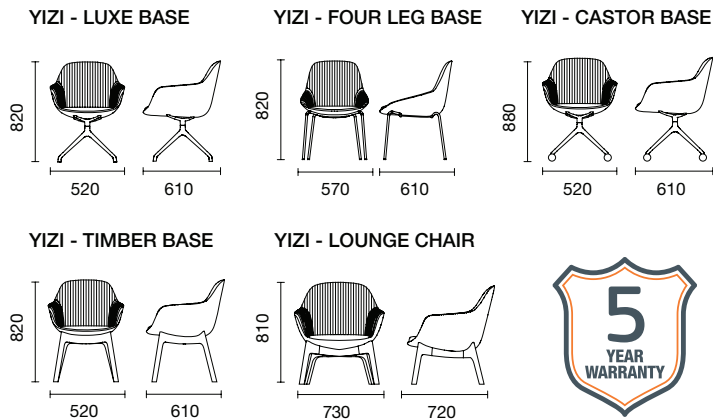

YIZI

Inspired by the appearance of a shell, the Yizi series reflects a feeling of texture, through the use of embossing fabrics.

Beautiful and comfortable, Yizi brings together both classic and contemporary design.

Features

- Fully upholstered shell
- Moulded one-piece plywood shell
- Lux base - powdercoated solid alloy frame
- Timber four leg base
- Weight rated to 110KG

Options

- Other fabrics available on request
- Ex stock colours: Grey 5035, Blue 5034

YIZI - LUX BASE

YIZI - FOUR LEG BASE

YIZI - CASTOR BASE

YIZI - TIMBER BASE

YIZI - LOUNGE CHAIR