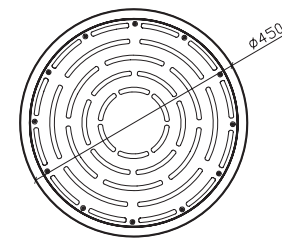

SPLICE Ottoman

Splice is a funky new ottoman fitted to a rubberised grip tumbler base. It encourages movement whilst seated. Ideal for fun breakout areas and schools.

Lower PU covering protects Splice from shoe scuffing and adds to its aesthetic appeal.

Flame & Slate

Cobolt & Slate

Charcoal & Slate

Upholstered in commercial-grade felt-feel fabrics. Other colours available on request.

Tumbler base
Bottom view

Tumbler base detail