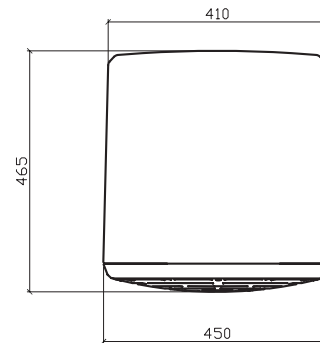

SPLICE Ottoman

Splice is a funky new ottoman fitted to a rubberised grip tumbler base. It encourages movement whilst seated. Ideal for fun breakout areas and schools.

Lower PU covering protects Splice from shoe scuffing and adds to its aesthetic appeal.

Upholstered in commercial-grade felt-feel fabrics. Other colours available on request.