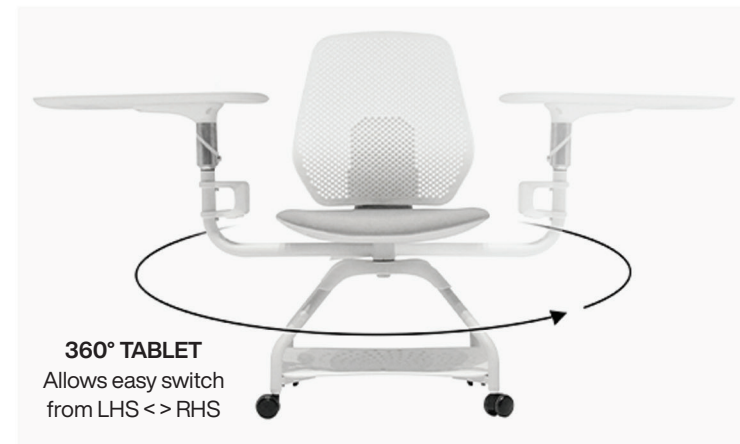

# HY800 Tablet

HY800 series of training room chairs are mobile and flexible. Designed to easily transition from space to space, HY800 can adapt to various tasks with ease.

Tablet rotates a full 360° for use as left hand, right hand and rear tray table.

## Features

- 360° rotating and folding tablet
- Perforated PU backrest with upholstered seat pad
- Perforated Under-seat storage tray
- Drink holder
- ANSI/BIFMA X5.1-2011 Certified
- Weight rated to 110KG

## Options

Full PU shell version available - 100% wipable

SEAT DIMENSIONS	BACK DIMENSIONS
Height: 460	Height: 430
Width: 480	Width: 460
Depth: 460	

**S-CURVE**  
S curvature  
provides  
outstanding  
lumbar support

**BREATHABLE  
PERFORATIONS**  
For flexibility and  
heat transfer

**360° TABLET**  
Allows easy switch  
from LHS <-> RHS

**ONE-CLICK  
FOLDING TABLET**  
Free up space  
quickly & easily

**ROTATABLE  
CUP HOLDER**