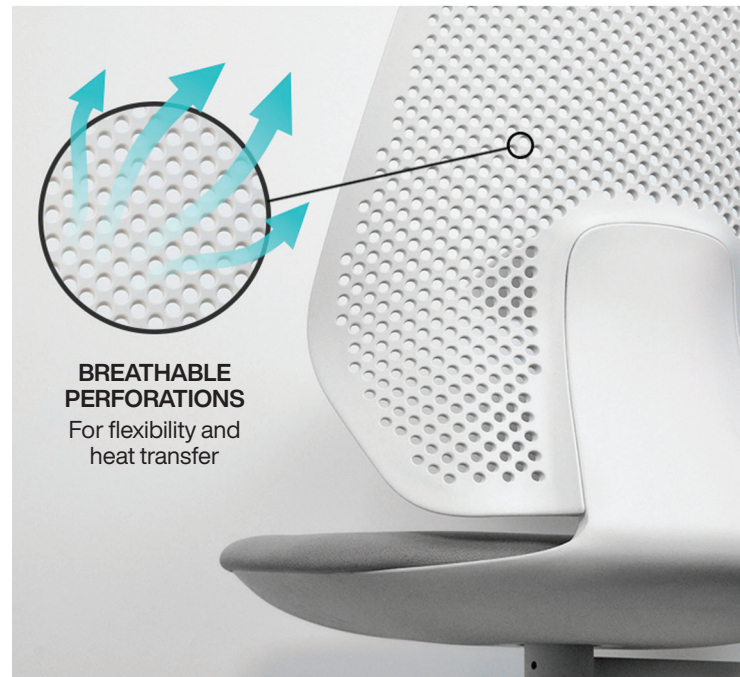

## Features

- 360° rotating and folding tablet
- Perforated PU backrest with upholstered seat pad
- Perforated Under-seat storage tray
- Drink holder
- ANSI/BIFMA X5.1-2011 Certified
- Weight rated to 110KG

## Options

Full PU shell version available - 100% wipable

SEAT DIMENSIONS	BACK DIMENSIONS
Height: 460	Height: 430
Width: 480	Width: 460
Depth: 460	

**S-CURVE**  
S curvature  
provides  
outstanding  
lumbar support

**BREATHABLE  
PERFORATIONS**  
For flexibility and  
heat transfer

**360° TABLET**  
Allows easy switch  
from LHS <-> RHS

**ONE-CLICK  
FOLDING TABLET**  
Free up space  
quickly & easily

**ROTATABLE  
CUP HOLDER**