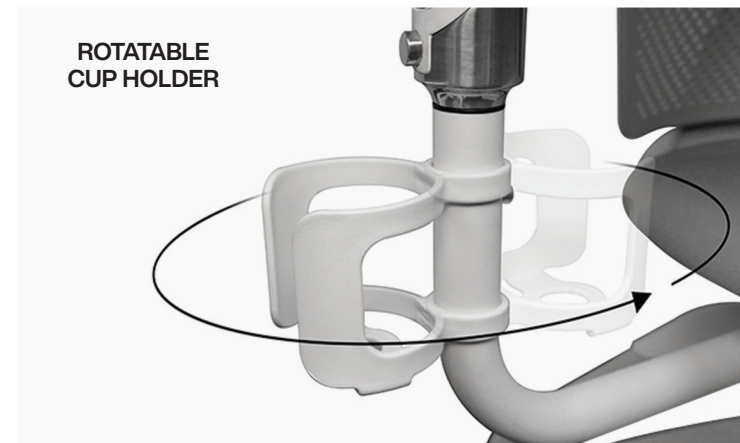

## Features

- 360° rotating and folding tablet
- Perforated PU backrest with upholstered seat pad
- Perforated Under-seat storage tray
- Drink holder
- ANSI/BIFMA X5.1-2011 Certified
- Weight rated to 110KG

## Options

Full PU shell version available - 100% wipable

SEAT DIMENSIONS	BACK DIMENSIONS
Height: 460	Height: 430
Width: 480	Width: 460
Depth: 460	

**S-CURVE**  
S curvature  
provides  
outstanding  
lumbar support

**BREATHABLE  
PERFORATIONS**  
For flexibility and  
heat transfer

**360° TABLET**  
Allows easy switch  
from LHS <-> RHS

**ONE-CLICK  
FOLDING TABLET**  
Free up space  
quickly & easily

**ROTATABLE  
CUP HOLDER**