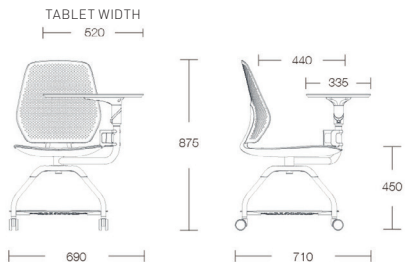

# HY800 Tablet

HY800 series of training room chairs are mobile and flexible. Designed to easily transition from space to space, HY800 can adapt to various tasks with ease.

Tablet rotates a full 360° for use as left hand, right hand and rear tray table.

## Features

- 360° rotating and folding tablet
- Perforated PU backrest with upholstered seat pad
- Perforated Under-seat storage tray
- Drink holder
- ANSI/BIFMA X5.1-2011 Certified
- Weight rated to 110KG

## Options

Full PU shell version available - 100% wipable

SEAT DIMENSIONS	BACK DIMENSIONS
Height: 460	Height: 430
Width: 480	Width: 460
Depth: 460	

**S-CURVE**  
S curvature  
provides  
outstanding  
lumbar support