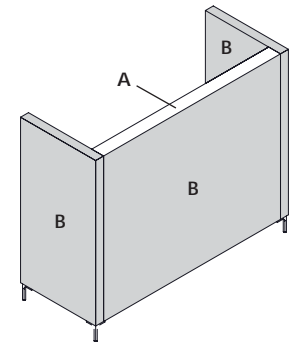

- Available in 2 Tone Fabric Scheme. A = Interior B = Exterior
- Acoustic properties of design
- Optional Power & USB Port

Standard Back (SB)

1 Seater

2 Seater

2.5 Seater

3 Seater

Tall Back (TB)

Product ID	Description	External Width	Internal Width	Seat Depth	External Depth	Back Height	Seat Height	Fabric M ²
EVASB1	EVA Booth - 1 Seater	900	590	520	760	1200	450	7.0
EVASB2	EVA Booth - 2 Seater	1350	1190	520	760	1200	450	7.7
EVASB2.5	EVA Booth - 2.5 Seater	1650	1490	520	760	1200	450	8.6
EVASB3	EVA Booth - 3 Seater	1950	1790	520	760	1200	450	10.2
EVATB1	EVA Booth - 1 Seater, Tall back	900	740	520	760	1600	450	9.0
EVATB2	EVA Booth - 2 Seater, Tall back	1350	1190	520	760	1600	450	10.0
EVATB2.5	EVA Booth - 2.5 Seater, Tall back	1650	1490	520	760	1600	450	11.5
EVATB3	EVA Booth - 3 Seater, Tall back	1950	1790	520	760	1600	450	12.7