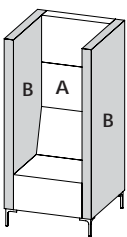

- Available in 2 Tone Fabric Scheme. A = Interior B = Exterior
- Acoustic properties of design
- Optional Power & USB Port

Standard Back (SB)

1 Seater

2 Seater

2.5 Seater

3 Seater

Tall Back (TB)

Product ID	Description	External Width	Internal Width	Seat Depth	External Depth	Back Height	Seat Height	Fabric M ²
EVASB1	EVA Booth - 1 Seater	900	590	520	760	1200	450	7.0
EVASB2	EVA Booth - 2 Seater	1350	1190	520	760	1200	450	7.7
EVASB2.5	EVA Booth - 2.5 Seater	1650	1490	520	760	1200	450	8.6
EVASB3	EVA Booth - 3 Seater	1950	1790	520	760	1200	450	10.2
EVATB1	EVA Booth - 1 Seater, Tall back	900	740	520	760	1600	450	9.0
EVATB2	EVA Booth - 2 Seater, Tall back	1350	1190	520	760	1600	450	10.0
EVATB2.5	EVA Booth - 2.5 Seater, Tall back	1650	1490	520	760	1600	450	11.5
EVATB3	EVA Booth - 3 Seater, Tall back	1950	1790	520	760	1600	450	12.7