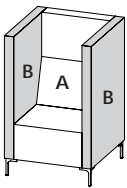

- Available in 2 Tone Fabric Scheme. A = Interior B = Exterior
- Acoustic properties of design
- Optional Power & USB Port

Standard Back (SB)

1 Seater

2 Seater

2.5 Seater

3 Seater

Tall Back (TB)

Product ID	Description	External Width	Internal Width	Seat Depth	External Depth	Back Height	Seat Height	Fabric M ²
EVASB1	EVA Booth - 1 Seater	900	590	520	760	1200	450	7.0
EVASB2	EVA Booth - 2 Seater	1350	1190	520	760	1200	450	7.7
EVASB2.5	EVA Booth - 2.5 Seater	1650	1490	520	760	1200	450	8.6
EVASB3	EVA Booth - 3 Seater	1950	1790	520	760	1200	450	10.2
EVATB1	EVA Booth - 1 Seater, Tall back	900	740	520	760	1600	450	9.0
EVATB2	EVA Booth - 2 Seater, Tall back	1350	1190	520	760	1600	450	10.0
EVATB2.5	EVA Booth - 2.5 Seater, Tall back	1650	1490	520	760	1600	450	11.5
EVATB3	EVA Booth - 3 Seater, Tall back	1950	1790	520	760	1600	450	12.7