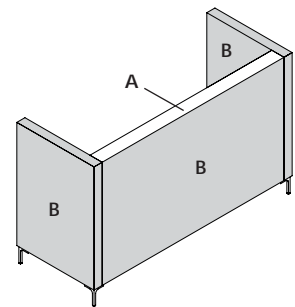

- Available in 2 Tone Fabric Scheme. A = Interior B = Exterior
- Acoustic properties of design
- Optional Power & USB Port

Standard Back (SB)

1 Seater

2 Seater

2.5 Seater

3 Seater

Tall Back (TB)

Product ID	Description	External Width	Internal Width	Seat Depth	External Depth	Back Height	Seat Height	Fabric M ²
EVASB1	EVA Booth - 1 Seater	900	590	520	760	1200	450	7.0
EVASB2	EVA Booth - 2 Seater	1350	1190	520	760	1200	450	7.7
EVASB2.5	EVA Booth - 2.5 Seater	1650	1490	520	760	1200	450	8.6
EVASB3	EVA Booth - 3 Seater	1950	1790	520	760	1200	450	10.2
EVATB1	EVA Booth - 1 Seater, Tall back	900	740	520	760	1600	450	9.0
EVATB2	EVA Booth - 2 Seater, Tall back	1350	1190	520	760	1600	450	10.0
EVATB2.5	EVA Booth - 2.5 Seater, Tall back	1650	1490	520	760	1600	450	11.5
EVATB3	EVA Booth - 3 Seater, Tall back	1950	1790	520	760	1600	450	12.7